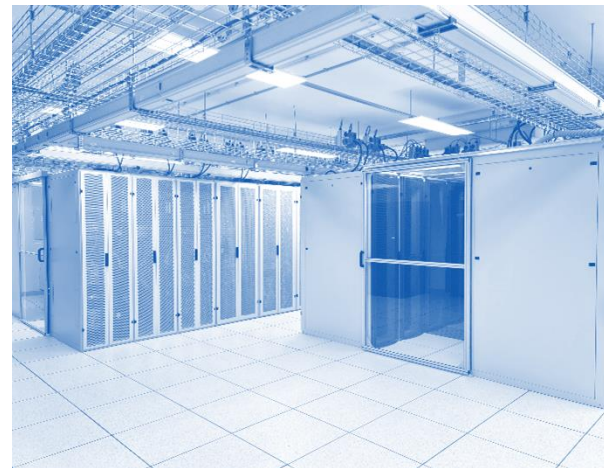

## Space to grow, connect & evolve your I.T. infrastructure.

DCI Data Centers is the perfect destination for your colocation needs. We offer racks, cages and data suites in modern and secure, low risk facilities located conveniently close to Adelaide CBD and Airport. Our facilities connect to all major network providers, helping you accelerate your journey to the cloud.